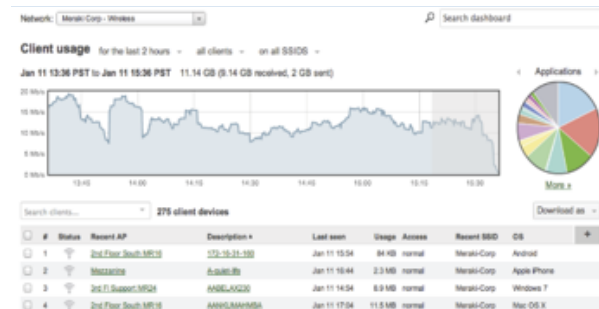

We are certified installers of structured cabling and fiber optic manufacturers with a strong presence in the market, being Systemax Select Installation Partner, which guarantees the perfect knowledge of the latest technologies in cabling infrastructures, as well as intelligent cabling systems (ImVision).