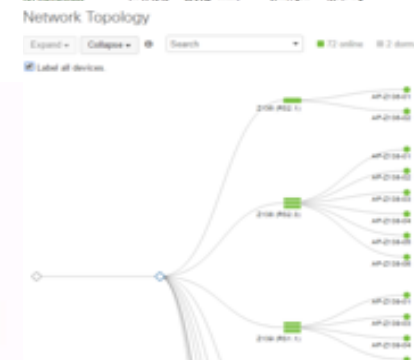

We are certified installers of structured cabling and fiber optic manufacturers with a strong presence in the market, being Systimax Select Installation Partner, which guarantees the perfect knowledge of the latest technologies in cabling infrastructures, as well as intelligent cabling systems (ImVision).